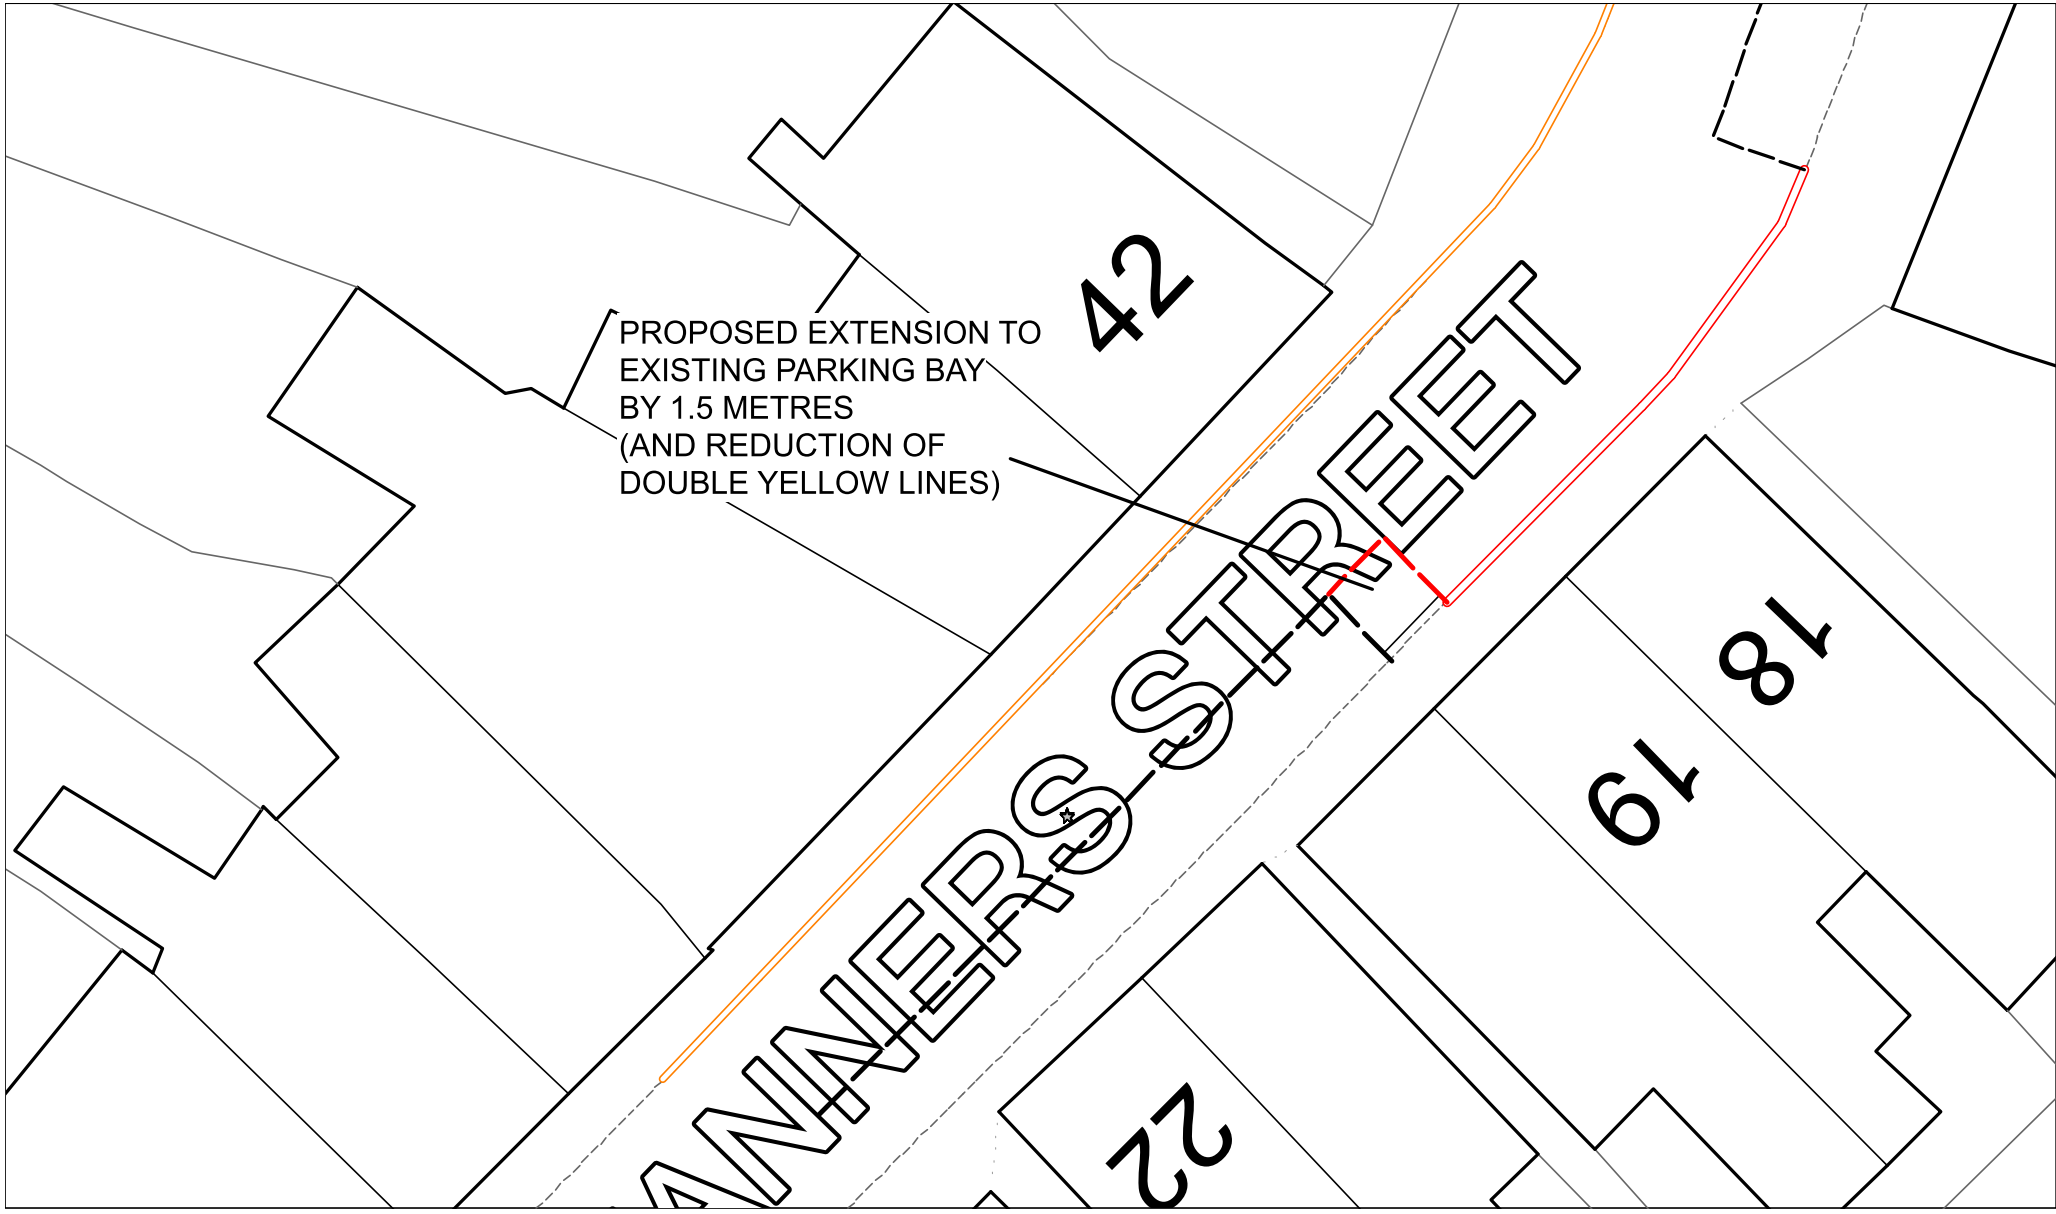

Proposed Extension to Residents' Parking Bay – Tanners Street, Faversham

1 Formal Indication of Support & 1 Formal Comment

**Proposed Formalising of Disabled Persons' Parking Bay – 19 Burley Road, Sittingbourne**